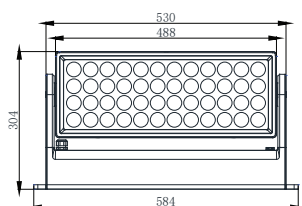

Colour Ranger 48A Specifications

Optical System

Lamp Source	48 x 13.8W RGBW LED
Beam Angle	8°
CCT	2800K to 10,000K
CRI	≥90

Electrical Specifications

Voltage	100 – 240VAC 50/60Hz
Max Power	460W
Power Connection	IP moulded in/out power connectors with 240V AC adaptor included
Signal Connection	IP moulded in/out data connectors with XLR adapters included

Work Environment

Ambient Temperature	-20°C to 45°C
IP Rating	IP66

Photometrics

Beam Angle 8°

Distance(m)	1m	3m	5m	7m	10m
R	63900	7100	2560	1300	640
G	126900	14100	5080	2590	1270
Output(Lux)					
B	21150	2350	850	430	2120
W	136800	15200	5470	2790	1370
ALL	344700	38300	13790	7040	3450

Dimensions

Control System

Dimmer	0 to 100% 8-bit
Cooling	Passive
Control	DMX512, RDM, W-DMX
Display	No display
Personality	4ch, 6ch, 10ch, 16ch
Tilt Angle (Manual)	+/-130°

Appearance

Size (LWH)	584 x 93 x 304mm
Weight	12.9kg
Casing	Aluminium Die Cast
Colour	Grey