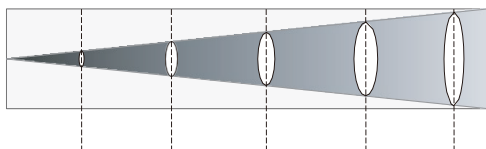

Colour Ranger 48A Specifications

Optical System

Lamp Source	48 x 13.8W RGBW LED
Beam Angle	8°
CCT	2800K to 10,000K
CRI	≥90

Electrical Specifications

Voltage	100 – 240VAC 50/60Hz
Max Power	460W
Power Connection	IP moulded in/out power connectors with 240V AC adaptor included
Signal Connection	IP moulded in/out data connectors with XLR adapters included

Work Environment

Ambient Temperature	-20°C to 45°C
IP Rating	IP66

Photometrics

Beam Angle 8°

Distance(m)	1m	3m	5m	7m	10m
R	63900	7100	2560	1300	640
G	126900	14100	5080	2590	1270
Output(Lux)					
B	21150	2350	850	430	2120
W	136800	15200	5470	2790	1370
ALL	344700	38300	13790	7040	3450

Dimensions

Control System

Dimmer	0 to 100% 8-bit
Cooling	Passive
Control	DMX512, RDM, W-DMX
Display	No display
Personality	4ch, 6ch, 10ch, 16ch
Tilt Angle (Manual)	+/-130°

Appearance

Size (LWH)	584 x 93 x 304mm
Weight	12.9kg
Casing	Aluminium Die Cast
Colour	Grey